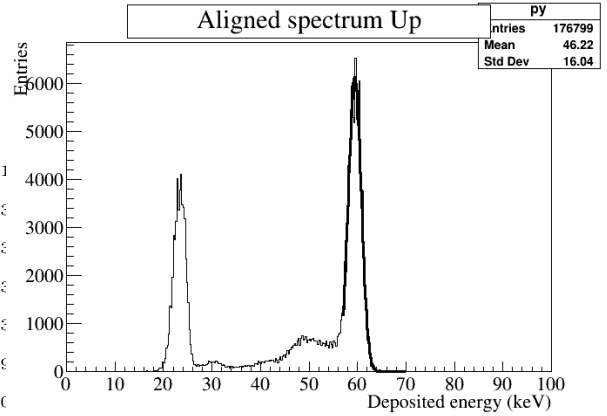

Date: 20210113  
 Run: 1  
 Module: 258  
 ADC: Up  
 FWHM: 3.11547 keV  
 Dead ch: 0, 1, 2, 3, 4, 5, 6, 7, 8, 9, 10, 11, 12, 13, 14, 15, 16, 17, 18, 19, 32, 35, 52, 55, 72, 75, 92, 95, 112, 115, 135, 152, 155, 172, 175, 192, 195, 212, 215, 232, 252, 255, 256, 259, 276, 279, 296, 299, 316, 319, 339, 356, 359, 376, 379, 392, 396, 399, 416, 419, 439, 456, 459, 475, 476, 479, 484, 487, 489, 490, 494, 496, 497, 498, 499, 500, 501, 502, 503, 504, 506, 507, 508, 509, 510, 511