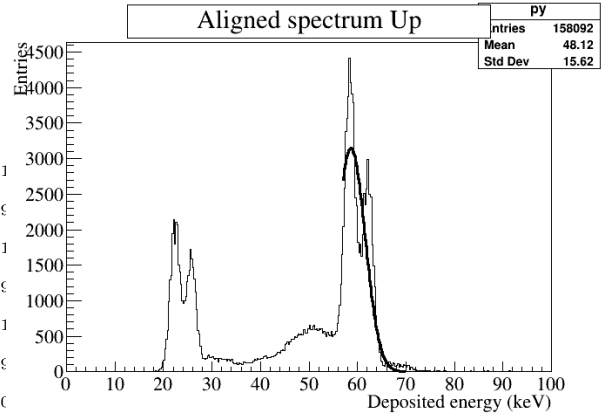

Date: 20210121
 Run: 0
 Module: 257
 ADC: Up
 FWHM: 6.85906 keV
 Dead ch: 0, 1, 2, 3, 4, 5, 6, 7, 8, 9, 10, 11, 12, 13, 14, 15, 16, 17, 18, 19, 32, 35, 41, 52, 55, 66, 70, 72, 75, 92, 95, 112, 115, 132, 135, 152, 155, 172, 175, 192, 195, 215, 232, 235, 252, 255, 256, 259, 276, 279, 296, 299, 316, 319, 336, 339, 356, 359, 376, 379, 396, 399, 419, 436, 439, 456, 459, 476, 479, 492, 496, 497, 499, 500, 501, 502, 503, 504, 505, 506, 507, 508, 509, 510, 511