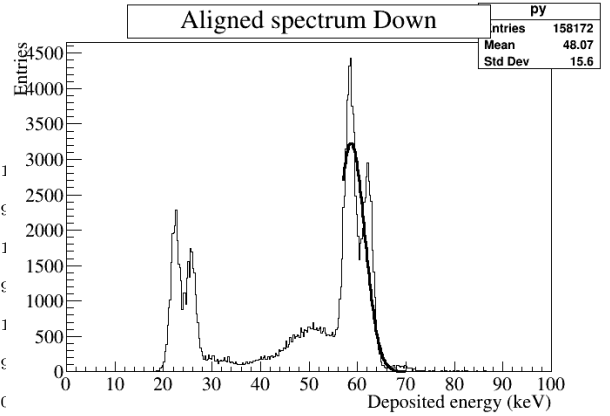

Date: 20210121
 Run: 0
 Module: 257
 ADC: Down
 FWHM: 6.5757 keV
 Dead ch: 0, 1, 2, 3, 4, 5, 6, 7, 8, 9, 10, 11, 12, 13, 14, 15, 16, 17, 18, 19, 32, 35, 41, 52, 55, 66, 70, 72, 75, 92, 95, 112, 115, 132, 135, 152, 155, 172, 175, 192, 195, 215, 232, 235, 252, 255, 256, 259, 276, 279, 296, 299, 316, 319, 336, 339, 356, 359, 376, 379, 396, 399, 419, 436, 439, 456, 459, 476, 479, 492, 496, 497, 499, 500, 501, 502, 503, 504, 505, 506, 507, 508, 509, 510, 511