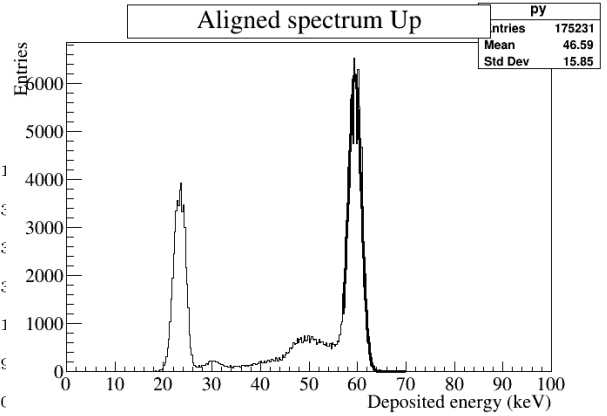

Date: 20210121
 Run: 1
 Module: 258
 ADC: Up
 FWHM: 3.11359 keV
 Dead ch: 0, 1, 2, 3, 4, 5, 6, 7, 8, 9, 10, 11, 12, 13, 14, 15, 16, 17, 18, 19, 32, 35, 52, 55, 72, 75, 92, 95, 112, 115, 135, 152, 155, 172, 175, 192, 195, 212, 215, 232, 252, 255, 256, 259, 276, 279, 296, 299, 316, 319, 339, 356, 359, 376, 379, 392, 394, 396, 399, 416, 436, 439, 456, 459, 475, 476, 479, 484, 487, 489, 492, 494, 496, 497, 498, 499, 500, 501, 502, 503, 505, 506, 507, 508, 509, 510, 511