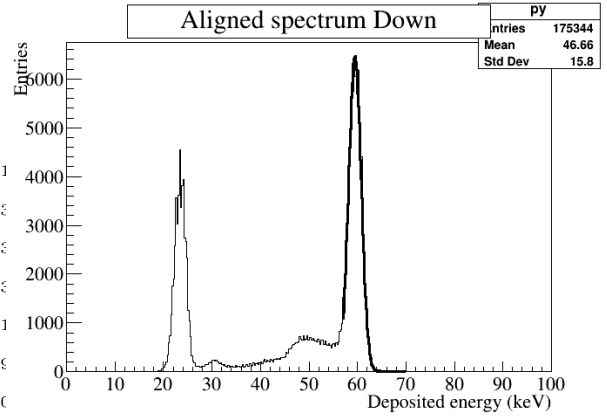

Date: 20210121
Run: 1
Module: 258
ADC: Down
FWHM: 3.02769 keV
Dead ch: 0, 1, 2, 3, 4, 5, 6, 7, 8, 9, 10, 11, 12, 13, 14, 15, 16, 17, 18, 19, 32, 35, 52, 55, 72, 75, 92, 95, 112, 115, 135, 152, 155, 172, 175, 192, 195, 212, 215, 232, 252, 255, 256, 259, 276, 279, 296, 299, 316, 319, 339, 356, 359, 376, 379, 392, 394, 396, 399, 416, 436, 439, 456, 459, 475, 476, 479, 484, 487, 489, 492, 494, 496, 497, 498, 499, 500, 501, 502, 503, 505, 506, 507, 508, 509, 510, 511