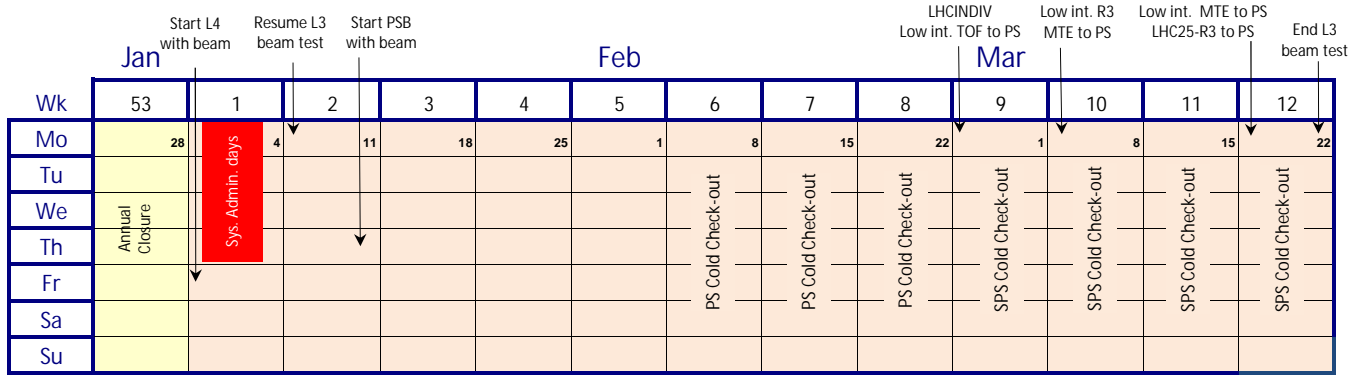

# Injector Accelerator Schedule 2021

Approved by Reasearch Board on 02.12.2020

- Injector Complex MD Block (dedicated)
- Injectors Technical Stop
- Protons physics
- LHC beam test period
- Special Run
- HiRadMat Run
- AWAKE Run
- LIU parallel MD
- Pb ion commissioning
- Special interventions/stops
- CERN Official Holidays
- Controls system interventions
- SPS MD block (parallel)
- YETS & HWC 2021