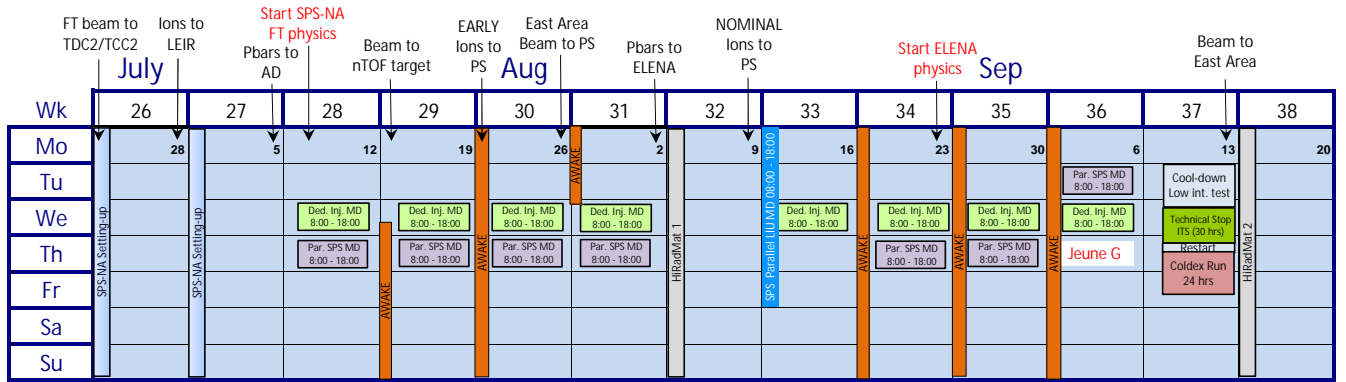

# Injector Accelerator Schedule 2021

Approved by Reasearch Board on 02.12.2020

- Injector Complex MD Block (dedicated)
- Injectors Technical Stop
- Protons physics
- LHC beam test period
- Special Run
- HiRadMat Run
- AWAKE Run
- LIU parallel MD
- Pb ion commissioning
- Special interventions/stops
- CERN Official Holidays
- Controls system interventions
- SPS MD block (parallel)
- YETS & HWC 2021