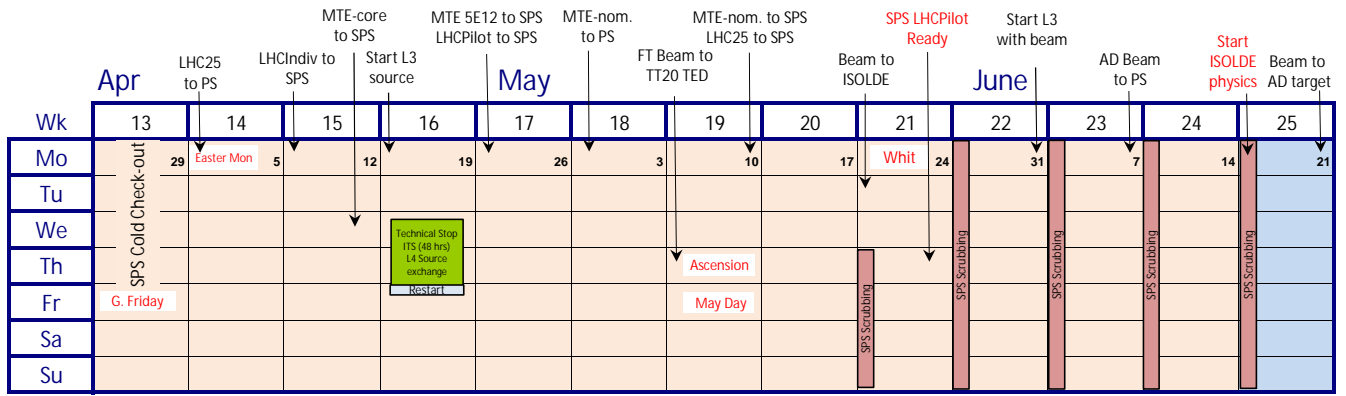

# Injector Accelerator Schedule 2021

Approved by Reasearch Board on 02.12.2020

- Injector Complex MD Block (dedicated)
- Injectors Technical Stop
- Protons physics
- LHC beam test period
- Special Run
- HiRadMat Run
- AWAKE Run
- LIU parallel MD
- Pb ion commissioning
- Special interventions/stops
- CERN Official Holidays
- Controls system interventions
- SPS MD block (parallel)
- YETS & HWC 2021