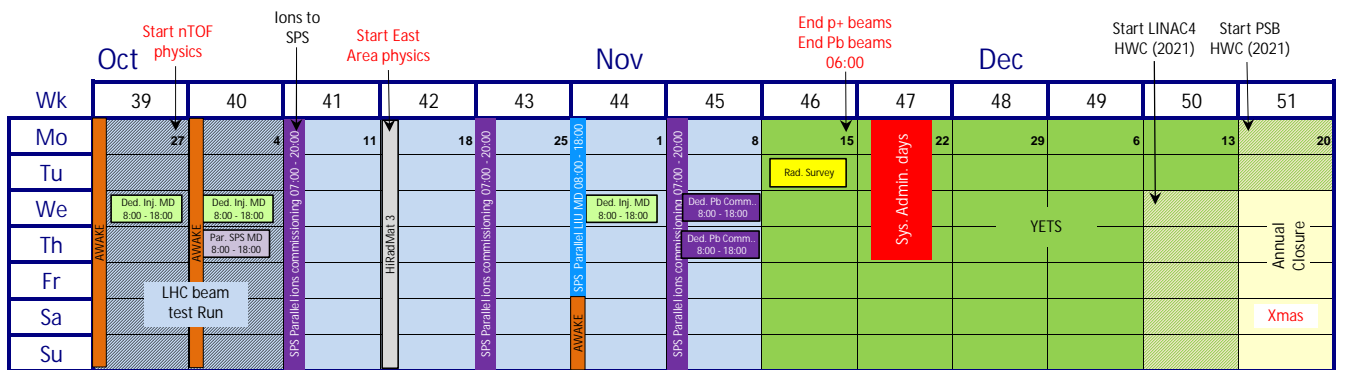

# Injector Accelerator Schedule 2021

Approved by Reasearch Board on 02.12.2020

- Injector Complex MD Block (dedicated)
- Injectors Technical Stop
- Protons physics
- LHC beam test period
- Special Run
- HiRadMat Run
- AWAKE Run
- LIU parallel MD
- Pb ion commissioning
- Special interventions/stops
- CERN Official Holidays
- Controls system interventions
- SPS MD block (parallel)
- YETS & HWC 2021